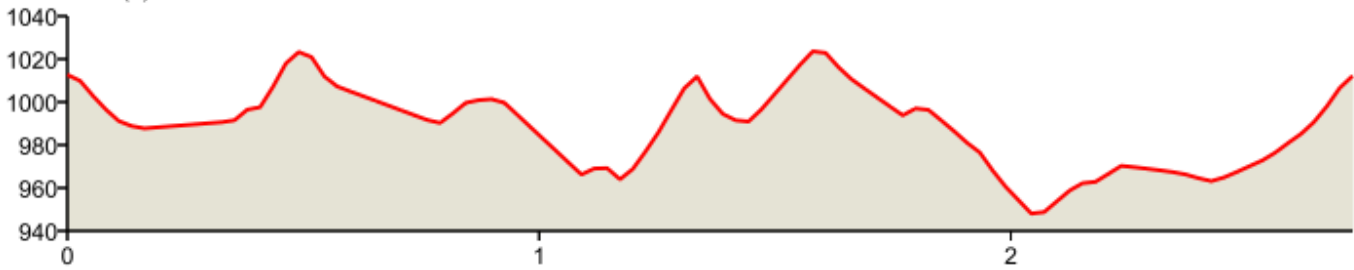

mapmyrun

Splash & Dash 5K proposed route #2

Distance: 2.72 mi

Elevation: 102.59 ft (Max: 1,023.98 ft)

DSC Splash & Dash 5K proposed route #2. Additional distance to be completed in Dynamo Parking lot.

ELEVATION (ft)

Miles

Copyright (c) 2016 MapMyFitness Inc.

	Head north on Shallowford Rd toward Beverly Hills Dr	0 mi (+0.41 mi)
	Turn right onto Laventure Dr Destination will be on the right	0.41 mi (+0.01 mi)
	Head east on Laventure Dr toward Stratford Arms Dr Destination will be on the left	0.42 mi (+0.09 mi)
	Head northwest on Laventure Dr toward Stratford Arms Dr	0.51 mi (+0 mi)
	Turn left onto Stratford Arms Dr	0.51 mi (+0.27 mi)
	Head southwest on Stratford Arms Dr toward Beverly Hills Dr	0.78 mi (+0.01 mi)
	Turn left onto Beverly Hills Dr	0.79 mi (+0.06 mi)
	Head northeast on Laventure Dr toward Mural Dr	0.85 mi (+0.07 mi)
	Head southeast on Mural Dr toward Stratford Arms Dr Destination will be on the left	0.92 mi (+0.18 mi)
	Head northwest on Mural Dr toward Stratford Arms Dr	1.1 mi (+0 mi)
	Turn left onto Stratford Arms Dr	1.1 mi (+0.13 mi)
	Turn left onto Woodgreen Dr	1.23 mi (+0 mi)
	Head south on Woodgreen Dr toward Kammeyer Ln	1.24 mi (+0.12 mi)
	Head west on Woodgreen Dr toward Kammeyer Ln	1.36 mi (+0.09 mi)
	Head southwest on Kammeyer Ln toward Whispering Hills Dr	1.45 mi (+0.12 mi)
	Head southwest on Kammeyer Ln toward Whispering Hills Dr	1.57 mi (+0.01 mi)
	Turn left onto Whispering Hills Dr Destination will be on the left	1.58 mi (+0.48 mi)
	Head south on Whispering Hills Dr toward Dresden Dr	2.05 mi (+0.01 mi)
	Turn right onto Dresden Dr	2.06 mi (+0.08 mi)
	Turn right onto Shallowford Rd Destination will be on the right	2.14 mi (+0.01 mi)
	Head north on Shallowford Rd toward Arrow Cir Destination will be on the right	2.15 mi (+0.57 mi)
	Destination	2.72 mi (+0 mi)