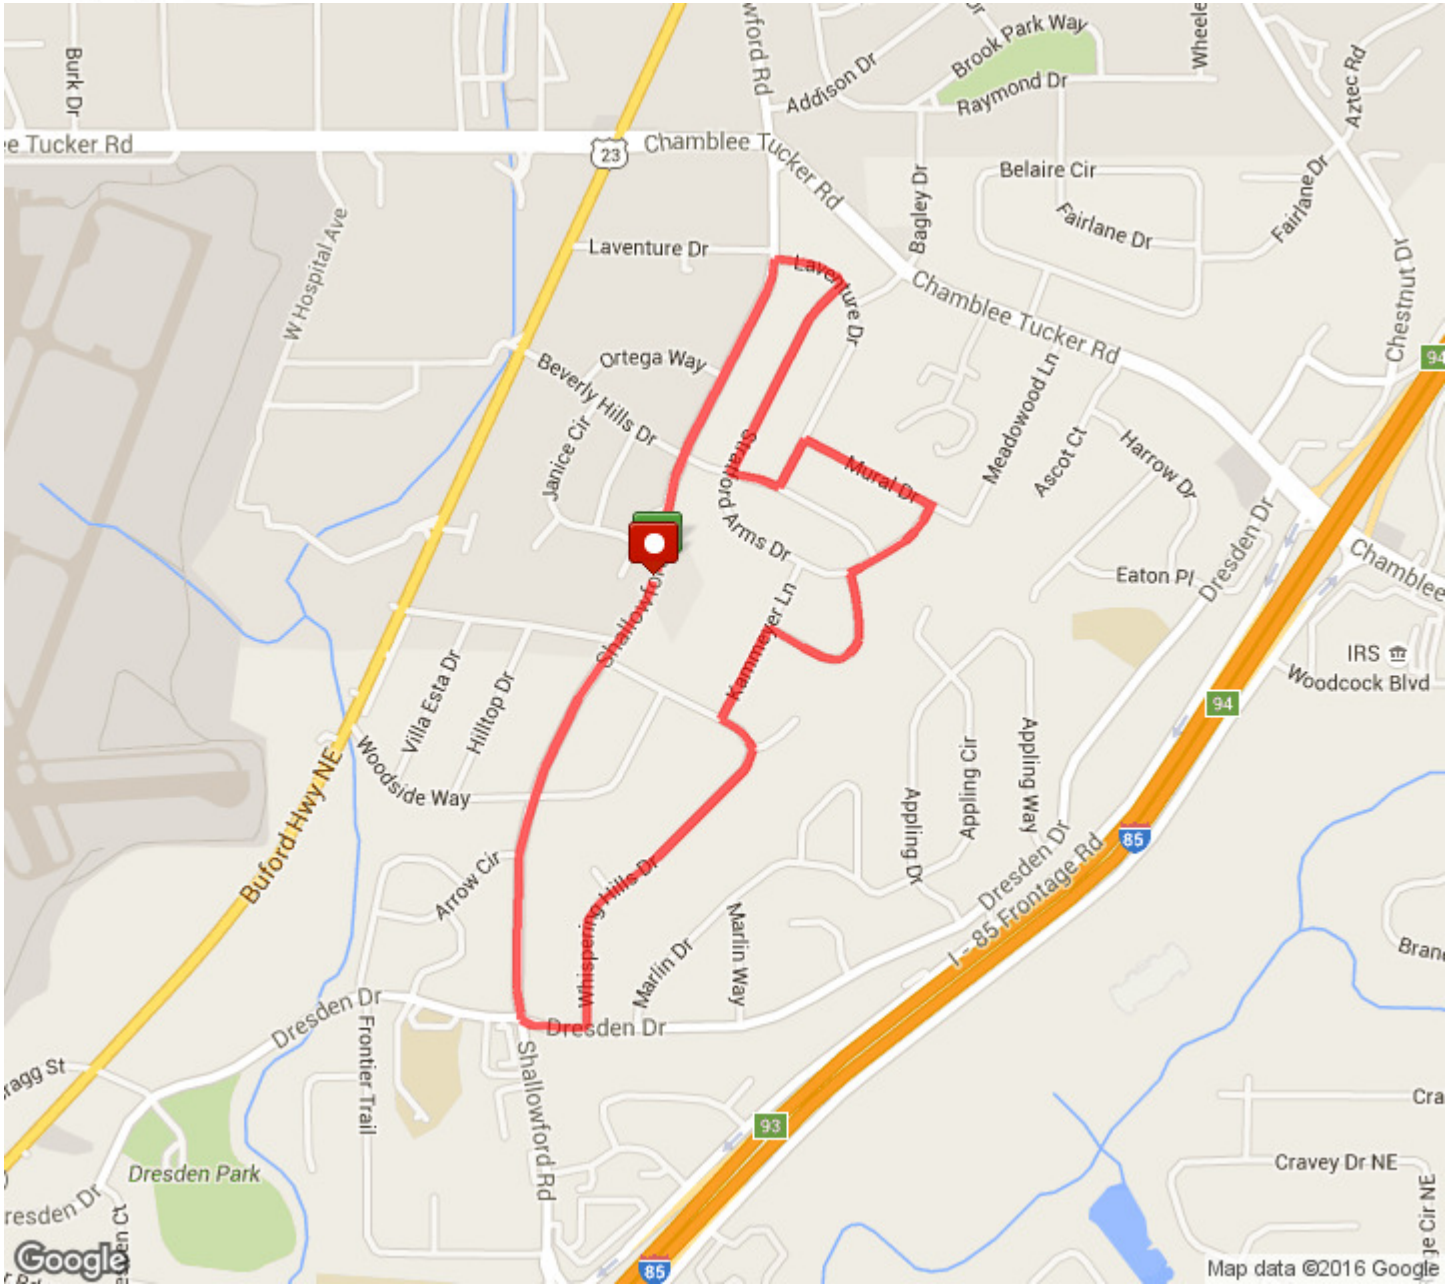

mapmyrun

Splash & Dash 5K proposed route #2

Distance: 2.72 mi

Elevation: 102.59 ft (Max: 1,023.98 ft)

DSC Splash & Dash 5K proposed route #2. Additional distance to be completed in Dynamo Parking lot.

ELEVATION (ft)

Miles

Copyright (c) 2016 MapMyFitness Inc.

	Head north on Shallowford Rd toward Beverly Hills Dr	0 mi (+0.41 mi)
	Turn right onto Laventure Dr Destination will be on the right	0.41 mi (+0.01 mi)
	Head east on Laventure Dr toward Stratford Arms Dr Destination will be on the left	0.42 mi (+0.09 mi)
	Head northwest on Laventure Dr toward Stratford Arms Dr	0.51 mi (+0 mi)
	Turn left onto Stratford Arms Dr	0.51 mi (+0.27 mi)
	Head southwest on Stratford Arms Dr toward Beverly Hills Dr	0.78 mi (+0.01 mi)
	Turn left onto Beverly Hills Dr	0.79 mi (+0.06 mi)
	Head northeast on Laventure Dr toward Mural Dr	0.85 mi (+0.07 mi)
	Head southeast on Mural Dr toward Stratford Arms Dr Destination will be on the left	0.92 mi (+0.18 mi)
	Head northwest on Mural Dr toward Stratford Arms Dr	1.1 mi (+0 mi)
	Turn left onto Stratford Arms Dr	1.1 mi (+0.13 mi)
	Turn left onto Woodgreen Dr	1.23 mi (+0 mi)
	Head south on Woodgreen Dr toward Kammeyer Ln	1.24 mi (+0.12 mi)
	Head west on Woodgreen Dr toward Kammeyer Ln	1.36 mi (+0.09 mi)
	Head southwest on Kammeyer Ln toward Whispering Hills Dr	1.45 mi (+0.12 mi)
	Head southwest on Kammeyer Ln toward Whispering Hills Dr	1.57 mi (+0.01 mi)
	Turn left onto Whispering Hills Dr Destination will be on the left	1.58 mi (+0.48 mi)
	Head south on Whispering Hills Dr toward Dresden Dr	2.05 mi (+0.01 mi)
	Turn right onto Dresden Dr	2.06 mi (+0.08 mi)
	Turn right onto Shallowford Rd Destination will be on the right	2.14 mi (+0.01 mi)
	Head north on Shallowford Rd toward Arrow Cir Destination will be on the right	2.15 mi (+0.57 mi)
	Destination	2.72 mi (+0 mi)