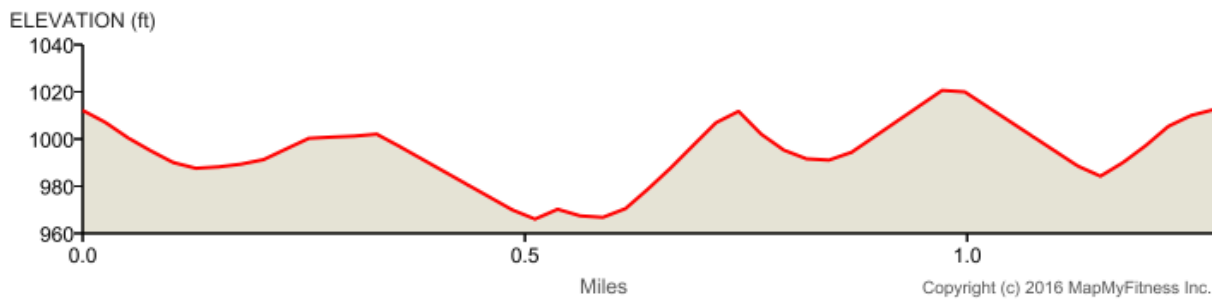

mapmyrun

Splash & Dash 2K proposed route #2

Distance: 1.28 mi

Elevation: 38.64 ft (Max: 1,023.49 ft)

DSC Splash & Dash 2K Route #2

Additional distance to be completed in Dynamo parking lot

Additional distance to be completed in Dynamo parking lot